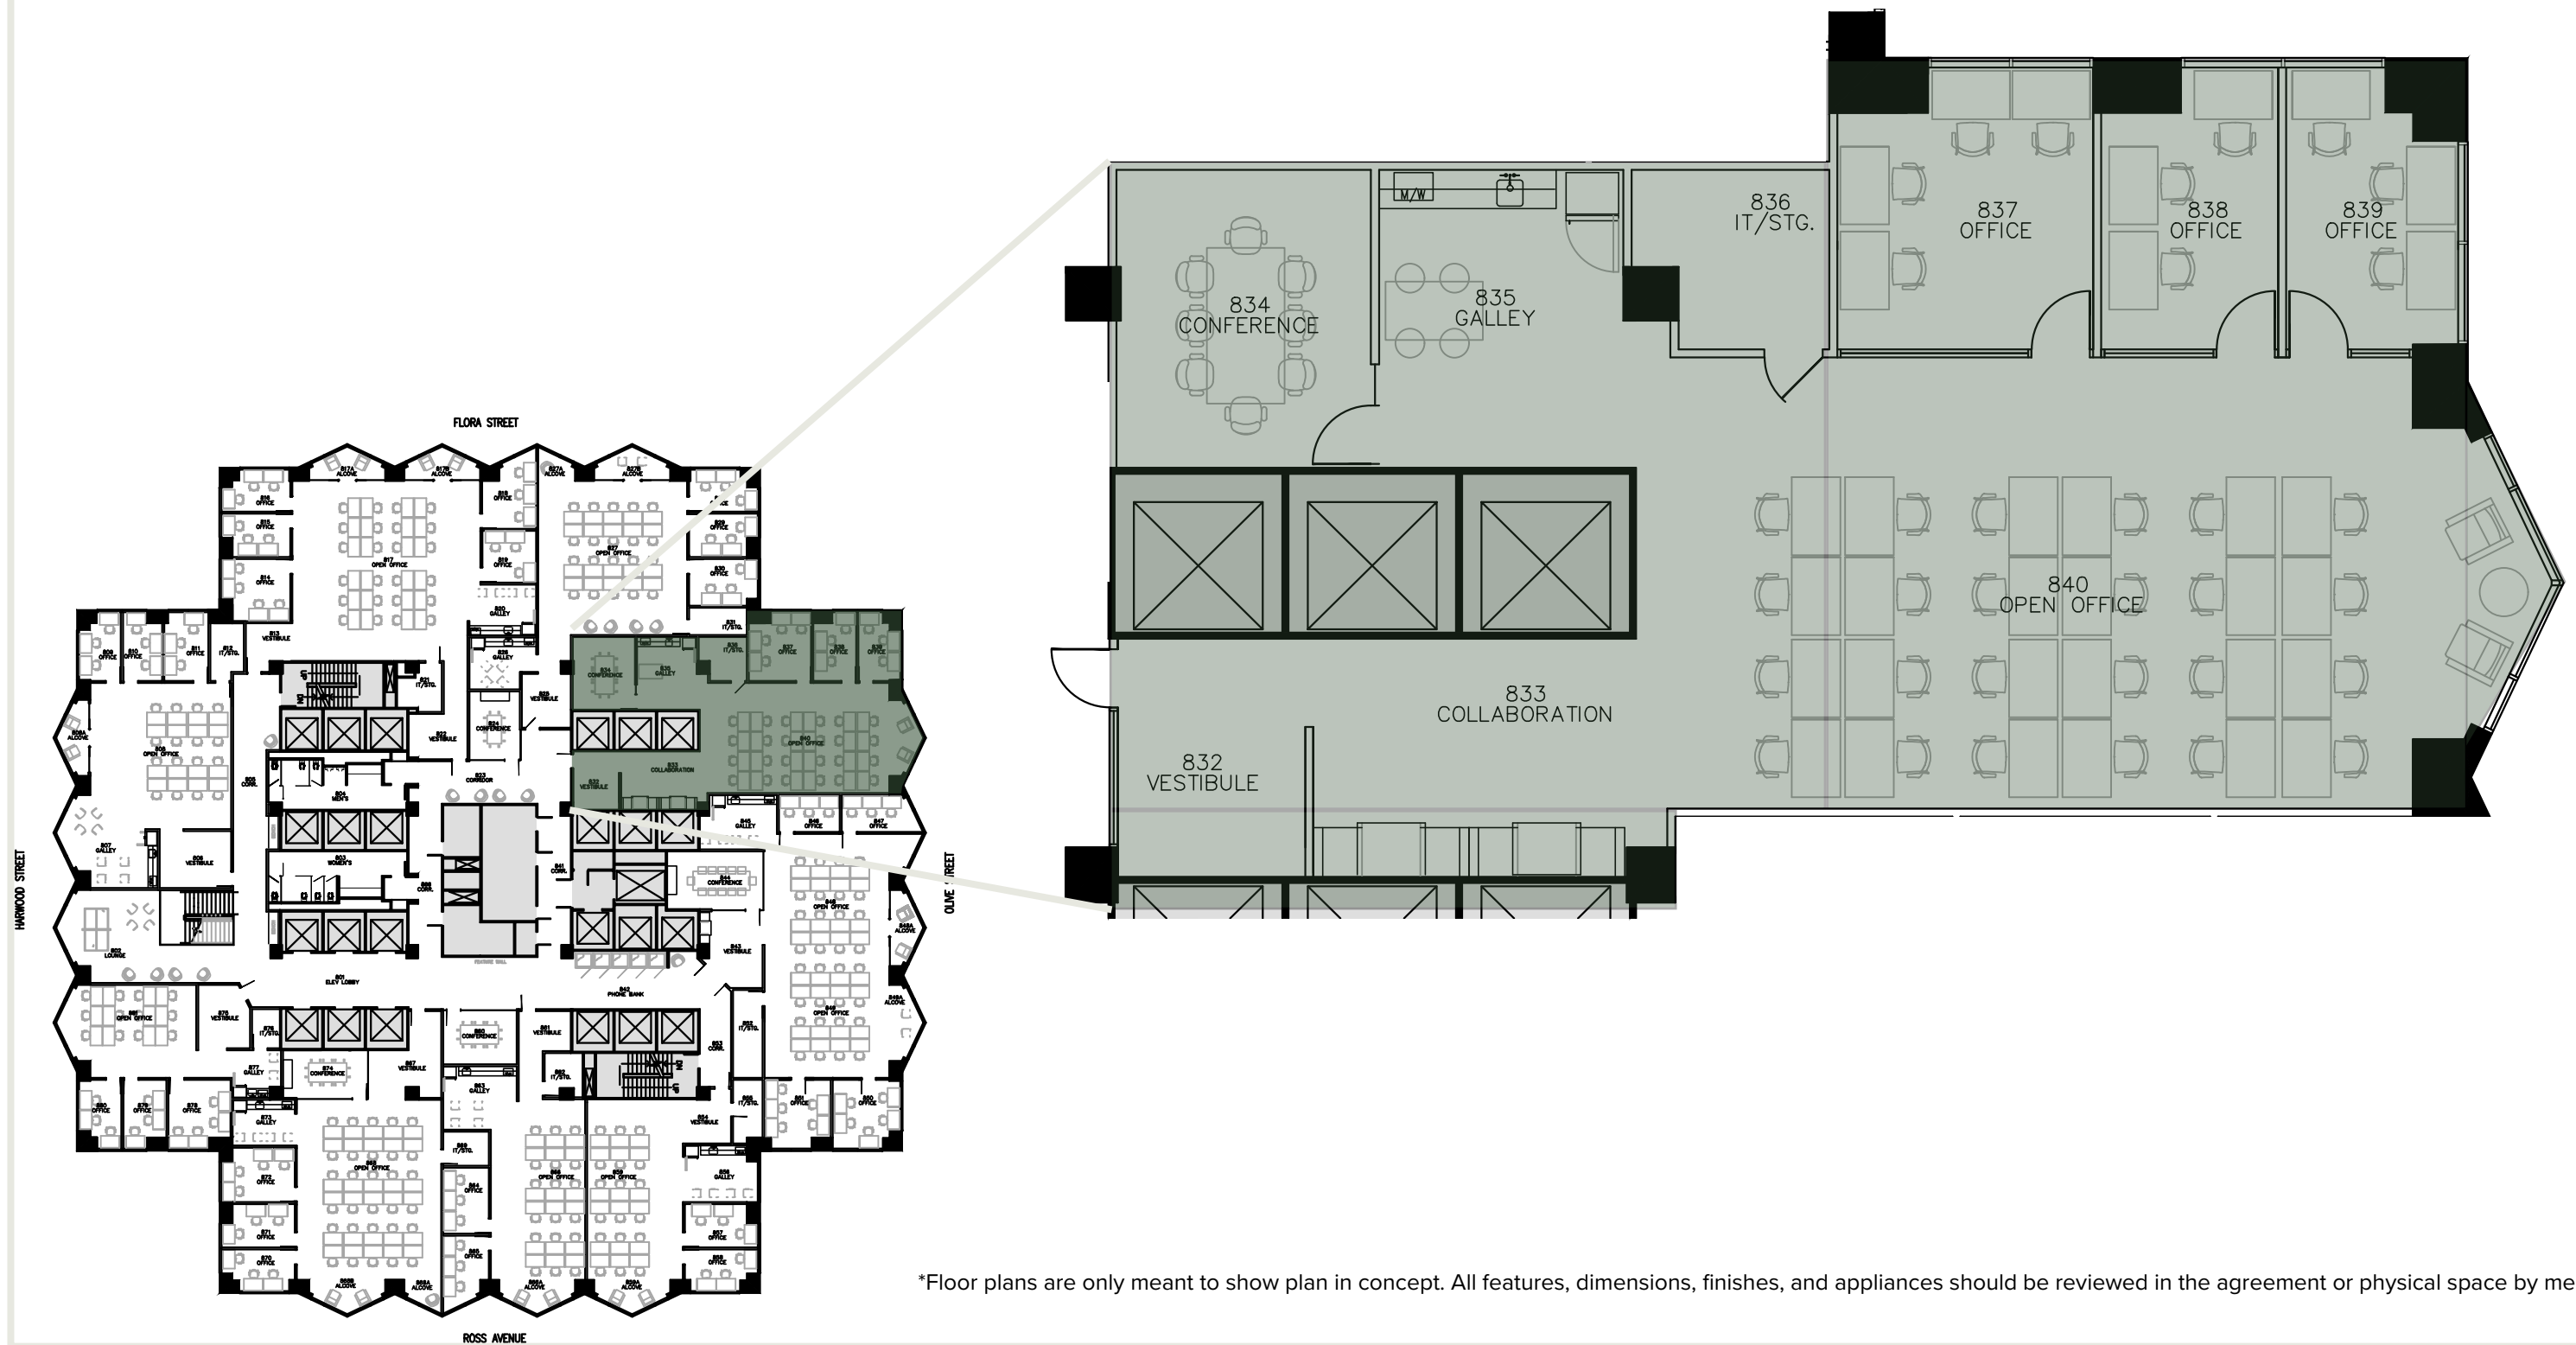

# COMMON DESK

## Trammell Crow Center Suite 804

\*Floor plans are only meant to show plan in concept. All features, dimensions, finishes, and appliances should be reviewed in the agreement or physical space by member.