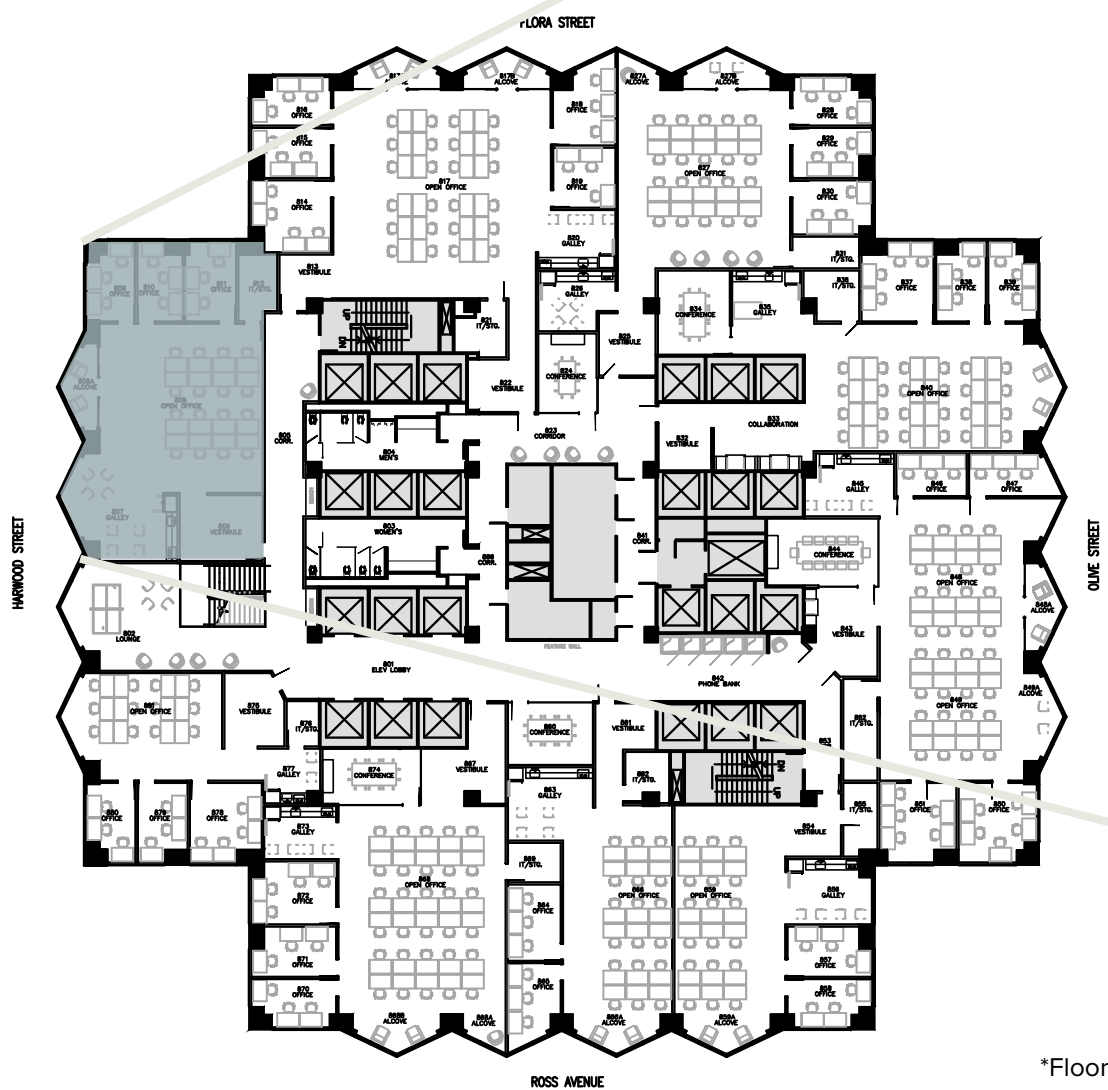

# COMMON DESK

## Trammell Crow Center Suite 801

\*Floor plans are only meant to show plan in concept. All features, dimensions, finishes, and appliances should be reviewed in the agreement or physical space by member.