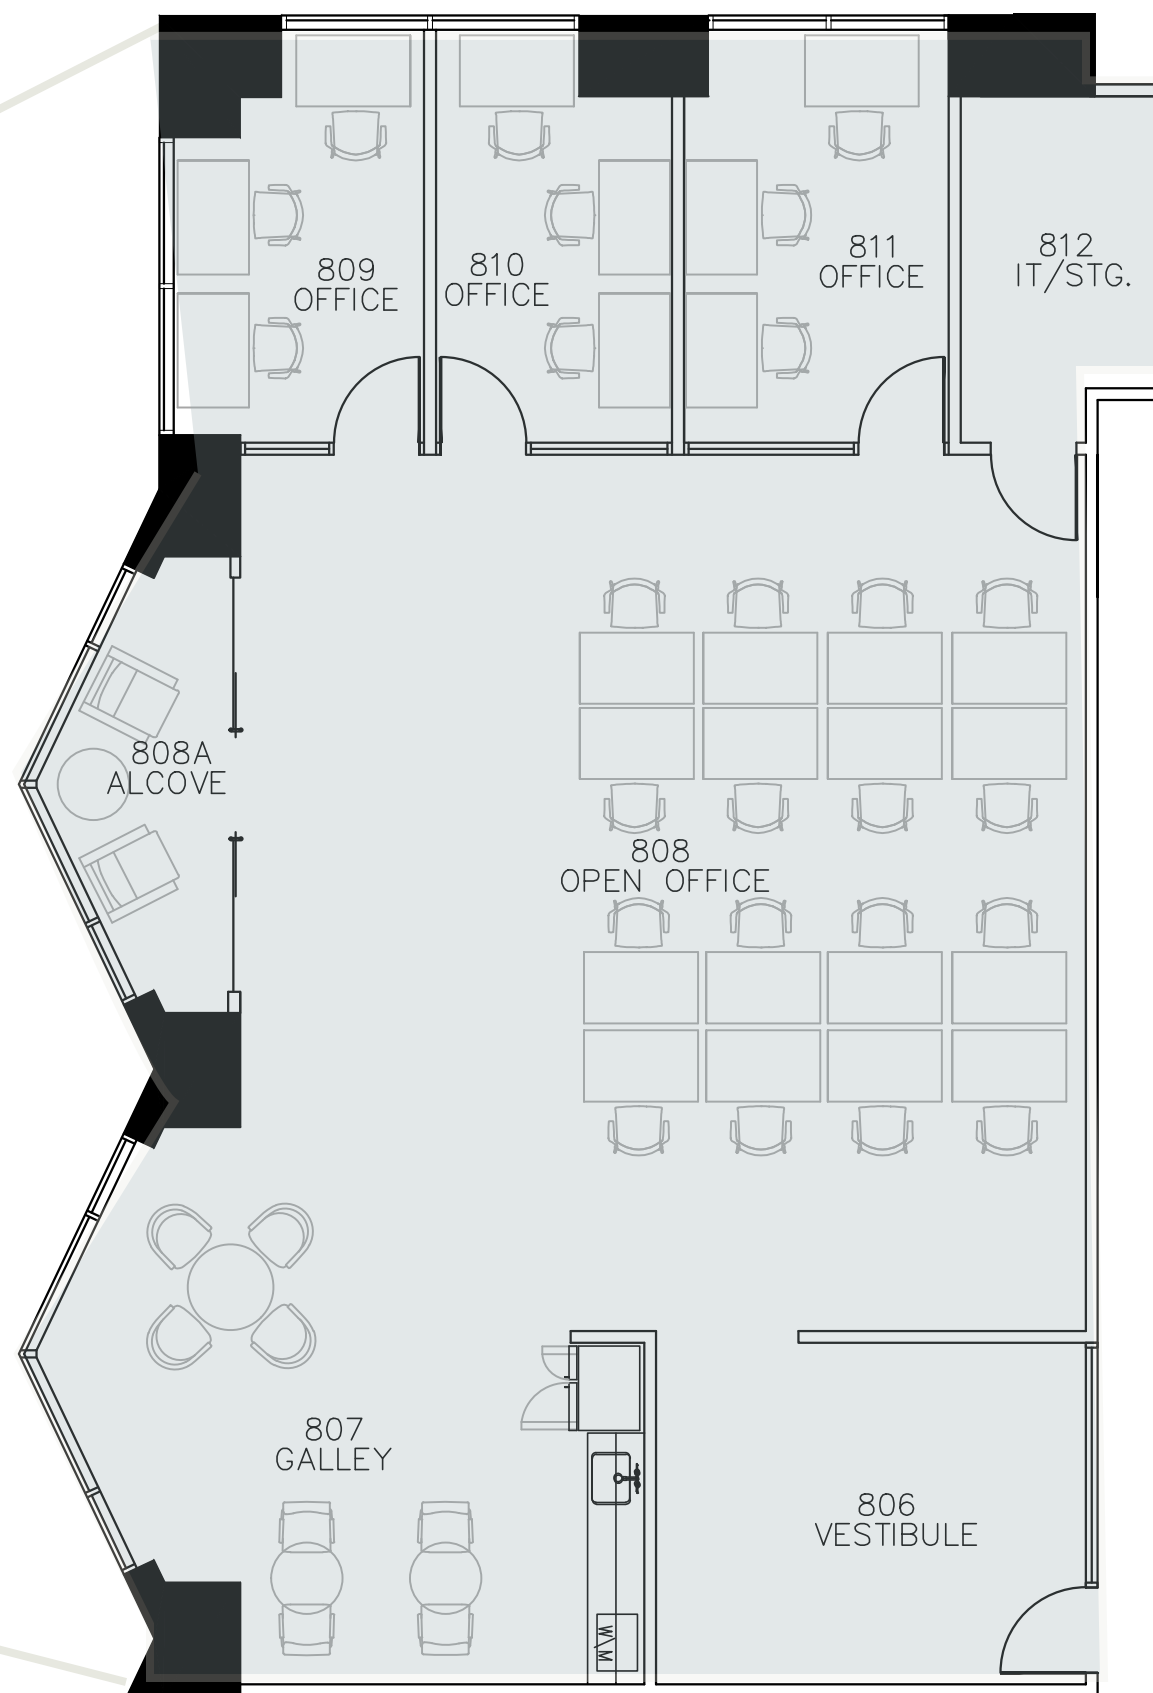

# COMMON DESK

## Trammell Crow Center Suite 801

\*Floor plans are only meant to show plan in concept. All features, dimensions, finishes, and appliances should be reviewed in the agreement or physical space by member.